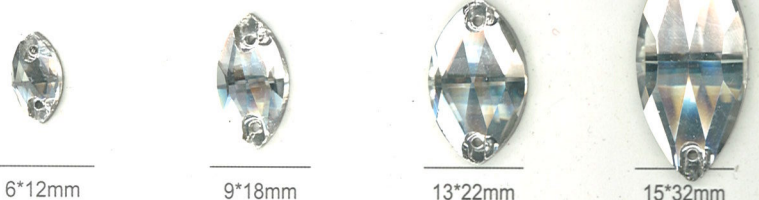

SEW ON STONE

8mm   10mm   12mm   14mm   16mm   18mm

9*20mm   16*29mm

3mm   4mm   5mm   6mm   8mm

12mm   14mm

7*12mm   10*20mm   15*30mm

Oval

6*12mm   9*18mm   13*22mm   15*32mm

7*10mm   11*16mm   13*18mm   18*24mm

7*12mm   10*18mm   13*22mm   17*25mm   22*38mm

12*12mm   16*16mm   22*22mm

6mm   8mm   10mm   12mm   14mm

12mm   14mm

7*12mm   12*19mm

10mm   14mm   16mm   22mm

13*18mm   18*25mm

6mm   8mm   10mm   12mm   14mm

12mm   14mm

6*18mm   10*28mm

10*12mm   13*18mm   17*21mm   21*27mm

13*18mm   18*25mm